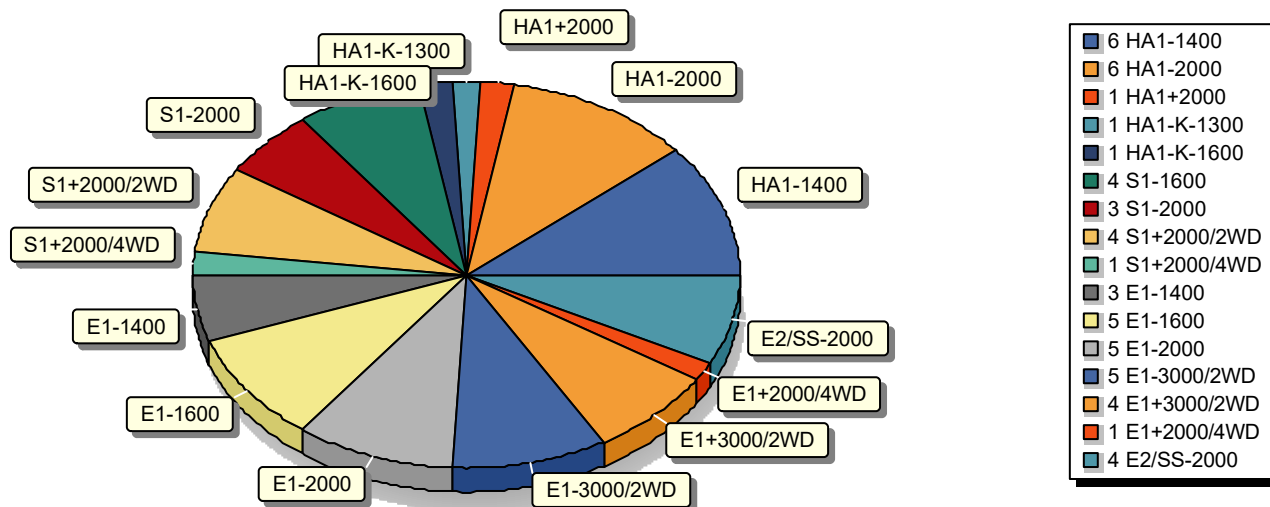

MAVERICK Hill Climb Czech 2026

XLV. Zámecký vrch Liqui Moly, 3. 5. 2026

2. - 3. 5. 2026

Jury / Competition Management		Hill Data	
Chief of Competition	RYBNÍČEK Ivan	Start Altitude	358 m
Race Director	GÄNSDORFER Aleš	Finish Altitude	464 m
Vice chairman	STÁRKOVÁ Kateřina	Vertical Drop	106 m
Sport Marshal MREC	STARÝ Vladimír	Course Length	2030 m
Technical Marshal MREC	KUČERA Petr	Min course Width	6 m
		Count of right-hand bend	
		Count of left-hand bend	
		Hill Record	2020, PETIT Sébastien Nova Np 01 - 4 Engine Honda: 51.92

Competition / Weather Information									
Qualification					RACE				
	Time	Weather	Temp. (°C)			Time	Weather	Temp. (°C)	
			Air	Road				Air	Road
1st Round	08:05 - 11:11	Sunny	6	5	1st Round	11:52 - 13:09	Sunny	23	11
2nd Round	- DNS -				2nd Round	14:06 - 15:47	Sunny	23	14

Statistics										
		Time			Speed (km/h)			Competitors / Nations		
		Min	Max	Avg.	Max	Min	Avg.	in start list	started	with results
Qualification	1st Round	1:06.860	1:48.010	1:22.072	109,303	67,660	89,044	57/3	52/3	52/3
	2nd Round							0/0	0/0	0/0
RACE	1st Round	1:05.310	1:36.830	1:15.763	111,897	75,472	96,458	54/3	54/3	54/3
	2nd Round	1:04.820	1:37.580	1:15.517	112,743	74,892	96,772	54/3	54/3	54/3
Race Director				Sport Marshal MREC				Main Timekeeper		
GÄNSDORFER Aleš				STARÝ Vladimír				DVOŘÁČEK Miroslav