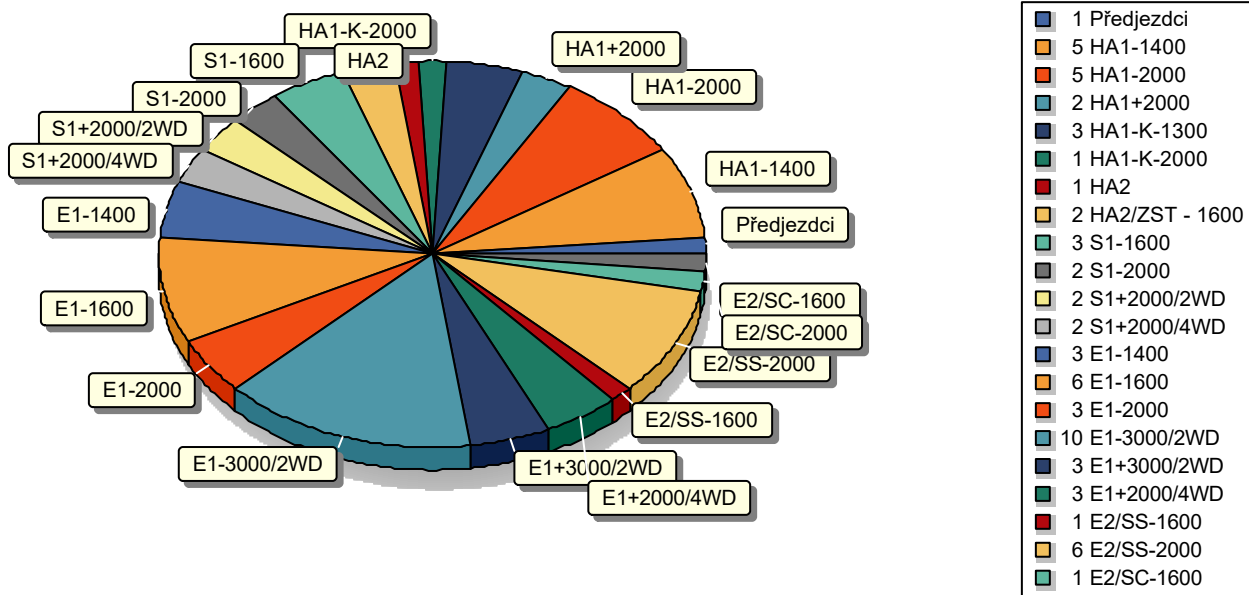

MAVERICK Hill Climb Czech 2026

IX. Prolog - Vzhůru Schwantzovou zatáčkou, 12. 4. 2026

11. - 12. 4. 2026

Jury / Competition Management					Hill Data						
Chief of Competition	GÄNSDORFER Aleš				Start Altitude	m					
Race Director	GÄNSDORFER Aleš				Finish Altitude	m					
Vice chairman	STÁRKOVÁ Kateřina				Vertical Drop	m					
Sport Marshal MREC	STARÝ Vladimír				Course Length	2435 m					
Technical Marshal MREC	KUČERA Petr				Min course Width	15 m					
					Count of right-hand bend						
					Count of left-hand bend						
					Hill Record	2017, BENEŠ Miloš Osella FA 30: 56.89					
Competition / Weather Information											
Qualification					RACE						
	Time	Weather	Temp. (°C)			Time	Weather	Temp. (°C)			
			Air	Road				Air	Road		
1st Round	08:01 - 09:50				1st Round	12:03 - 13:56					
2nd Round	08:21 - 11:35				2nd Round	12:18 - 15:14					
Statistics											
		Time			Speed (km/h)			Competitors / Nations			
		Min	Max	Avg.	Max	Min	Avg.	in start list	started	with results	
Qualification	1st Round	1:09.350	1:56.650	1:31.288	126,402	75,148	96,026	69/6	54/6	54/6	
	2nd Round	1:08.450	5:56.930	1:33.652	128,064	24,559	93,601	66/6	57/6	56/6	
RACE	1st Round	1:07.960	4:10.920	1:30.328	128,988	34,935	97,046	66/6	56/6	55/5	
	2nd Round	1:07.270	1:49.990	1:26.624	130,311	79,698	101,195	66/6	55/6	55/5	
Race Director				Sport Marshal MREC				Main Timekeeper			
GÄNSDORFER Aleš				STARÝ Vladimír				DVOŘÁČEK Miroslav			