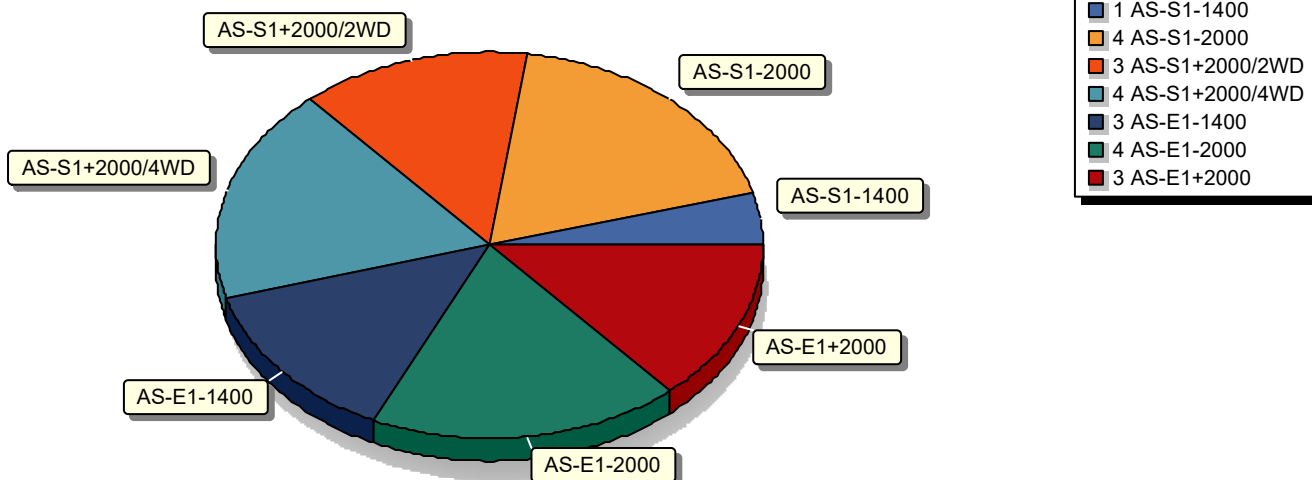

MAVERICK

SLALOM TROPHY

2026

MAVERICK Hill Climb Czech 2026

IX. Polygon AMD Brno, 5. 4. 2026

4. - 5. 4. 2026

Jury / Competition Management					Hill Data						
Chief of Competition	GÄNSDORFER Aleš				Start Altitude	m					
Race Director	GÄNSDORFER Aleš				Finish Altitude	m					
Vice chairman	STÁRKOVÁ Kateřina				Vertical Drop	m					
Sport Marshal MREC	STARÝ Vladimír				Course Length	2300 m					
Technical Marshal MREC	KUČERA Petr				Min course Width	6 m					
					Count of right-hand bend						
					Count of left-hand bend						
					Hill Record	: - DNS -					
Competition / Weather Information											
Qualification					RACE						
	Time	Weather	Temp. (°C)			Time	Weather	Temp. (°C)			
			Air	Road				Air	Road		
1st Round	09:01 - 10:06	Sunny	6	5	1st Round	11:48 - 12:32	Sunny	22	12		
2nd Round	10:23 - 11:14	Sunny	19	9	2nd Round	12:47 - 13:31	Sunny	22	14		
Statistics											
		Time			Speed (km/h)				Competitors / Nations		
		Min	Max	Avg.	Max	Min	Avg.	in start list	started	with results	
Qualification	1st Round	2:20.740	3:57.070	2:47.540	58,832	34,926	49,421	23/4	22/4	22/4	
	2nd Round	2:19.130	3:54.860	2:48.773	59,513	35,255	49,060	22/4	21/4	19/3	
RACE	1st Round	2:16.250	3:46.700	2:43.823	60,771	36,524	50,542	22/4	21/4	21/4	
	2nd Round	2:17.870	3:41.310	2:43.437	60,057	37,414	50,662	22/4	21/4	21/4	
Race Director				Sport Marshal MREC				Main Timekeeper			
GÄNSDORFER Aleš				STARÝ Vladimír				ŠABÍK Ľuboš			